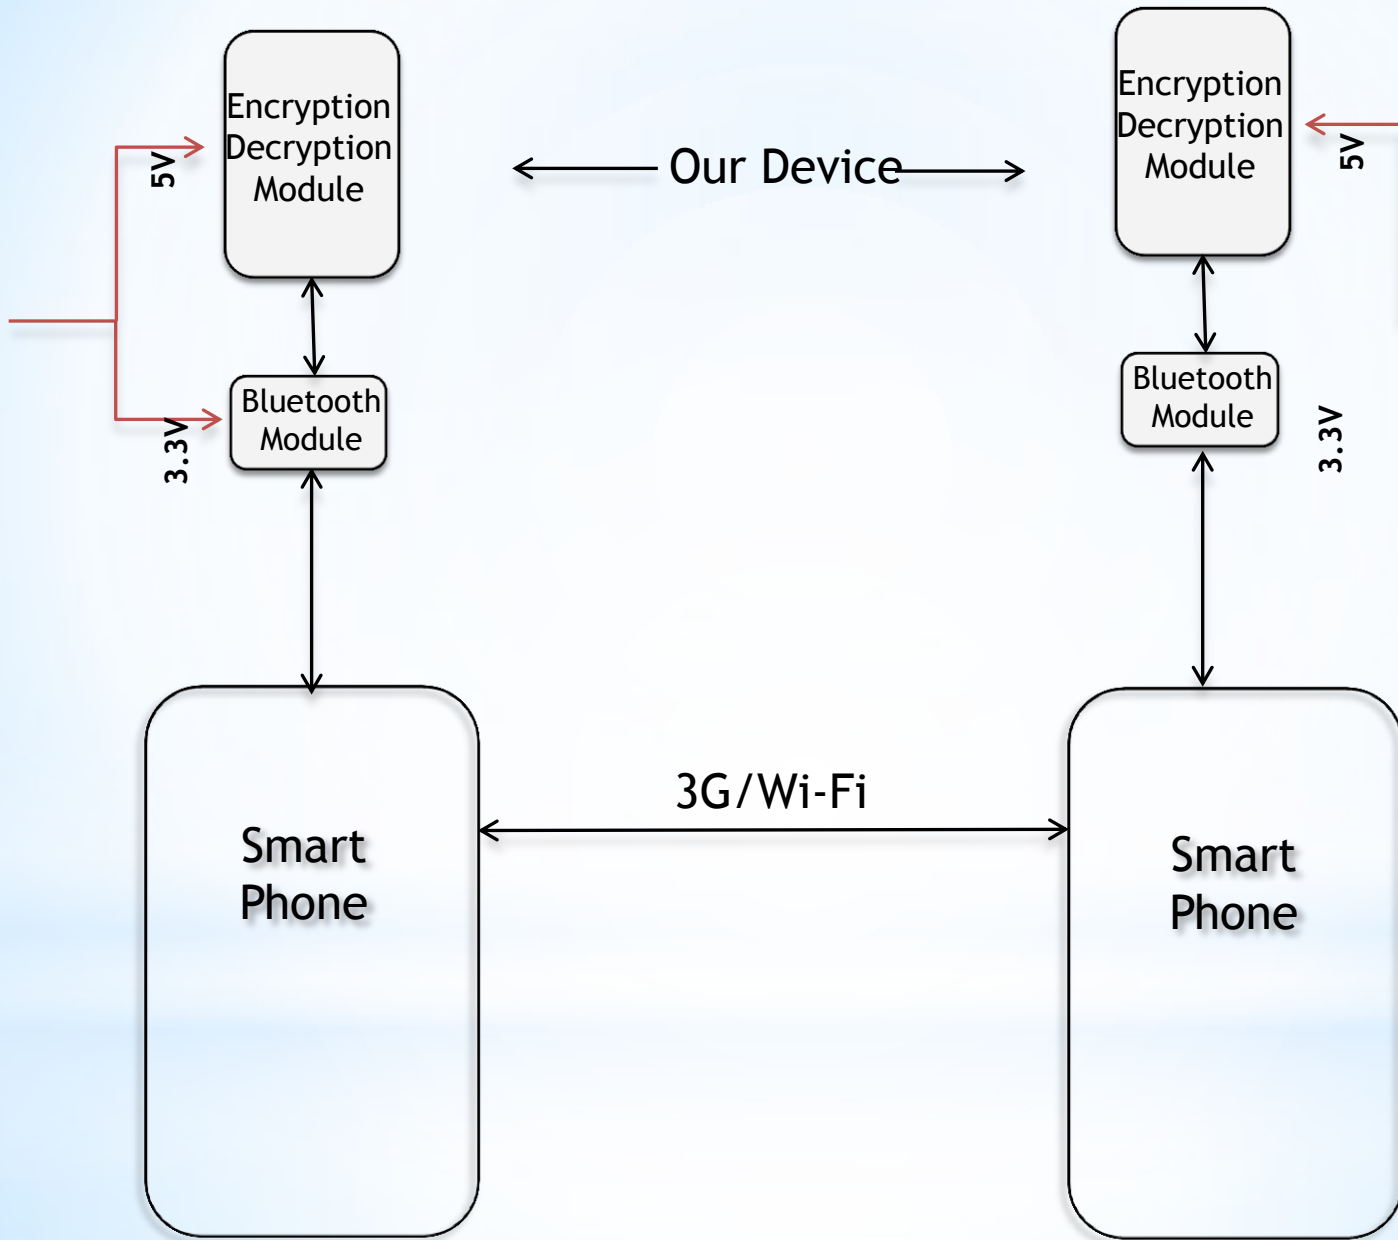

Cher Ami Project

Smartphones

- Enhancement of Smart phones with additional Hardware and Software

Messaging & Location Tracking Program

- Popular Field in the Applications Area

Cryptology

- Implementation of RSA Algorithm on FPGA Chips

*Cher Ami Project
Hardware Main Features*

Display of the User
Locations on Google Maps

User Interface for
Messaging

Storage of the Recent
Information

Cher Ami Project Software Main Features

Hardware Block Diagram