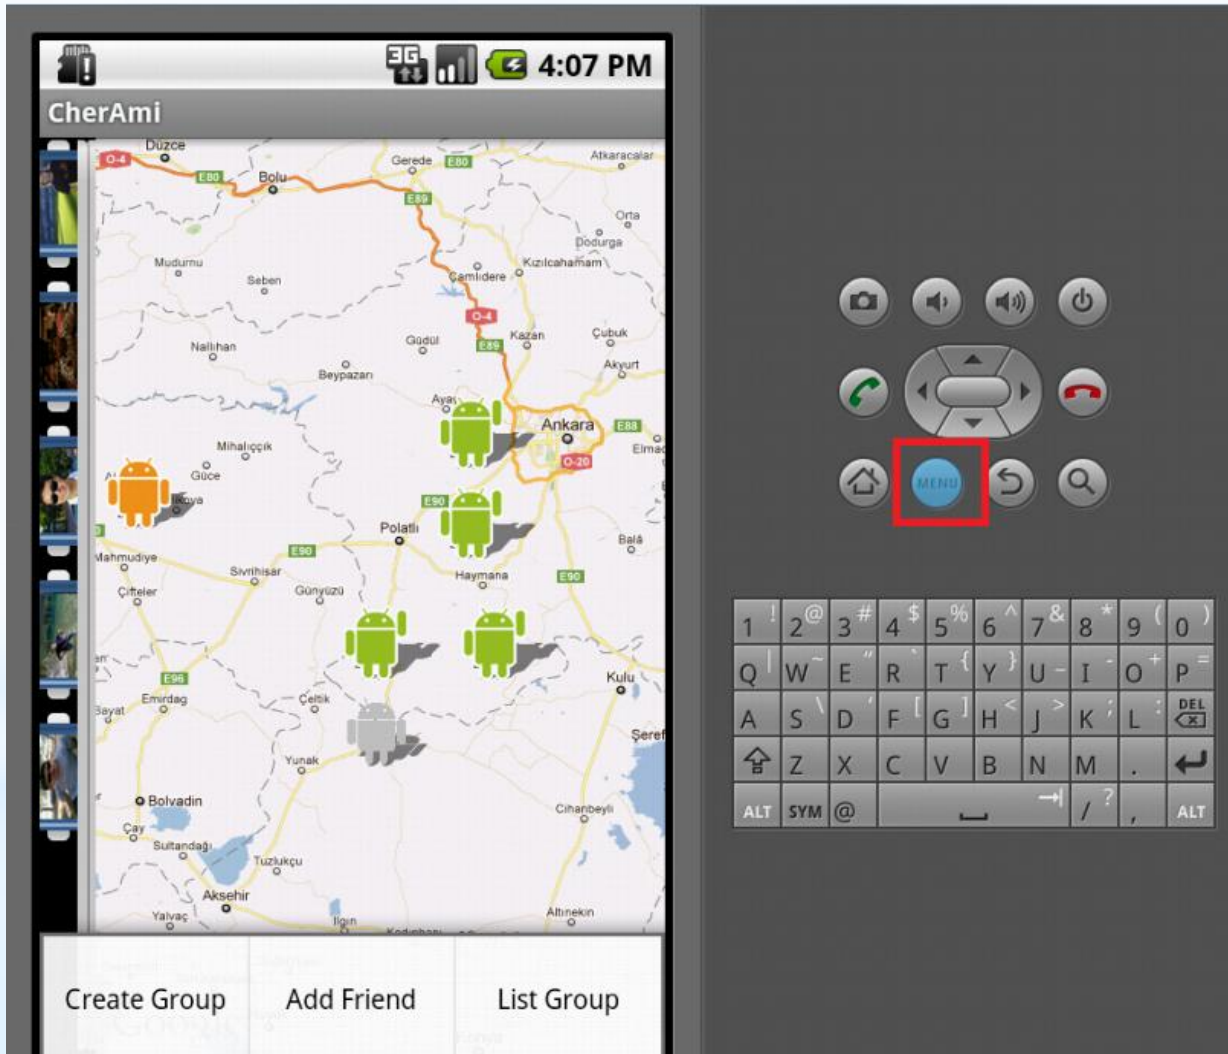

Cher Ami Project

Smartphones

- Enhancement of Smart phones with additional Hardware and Software

Messaging & Location Tracking Program

- Popular Field in the Applications Area

Cryptology

- Implementation of RSA Algorithm on FPGA Chips

*Cher Ami Project
Hardware Main Features*

Display of the User
Locations on Google Maps

User Interface for
Messaging

Storage of the Recent
Information

Cher Ami Project Software Main Features

Hardware Block Diagram

- *Public and private key
- *Messaging between users directly
- *300 characters

- *Locations sent to DB first

- *Last 10 locations kept in DB

Software Graphical User Interface

* *Organization of the Company*